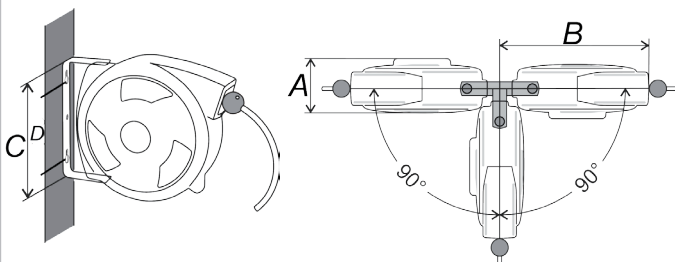

Special versions on request

Fitted with other plug systems

ELECTRIC CABLE REEL SERIES 363 - Versions and technical data

	Cable Material	Cable leads	Cable Length	Lead Cable	Temperature & Power	Plugs	IP	Weight	Part Number
363 version EU	Rubber / Neoprene H07RN-F	3 x2.5 mm ²	20 m	1 m	- 30°C to +60°C 1600 / 3200 W	Schuco F / M	44	9,5 kg	363.1000

Outside reachable Thermo-Fuse and „Power-On“ LED-indicator

Hose guide mechanism to protect against hose to pilling up

Steel hinge and shock-resistant Polypropylene for best durability

Dimensions

Angular view

Top view

A: 195 B: 420 C: 350 D: 185 (mm)

Rules for all Cable Reels:

When operate with max. power should cable be fully unwound from the cable drum!

Never use cable that are damaged!

Cable should be fully retracted when not in service to maximize spring life!

ELECTRIC CABLE REEL SERIES 363 - Versions and technical data

	Cable Material	Cable leads	Cable Length	Lead Cable	Temperature & Power	Plugs	IP	Weight	Part Number
363 version EU	Rubber / Neoprene H07RN-F	3 x 2.5 mm ²	20 m	1 m	- 30°C to +60°C 1600 / 3200 W	Schuco F / M	44	9,5 kg	363.1000